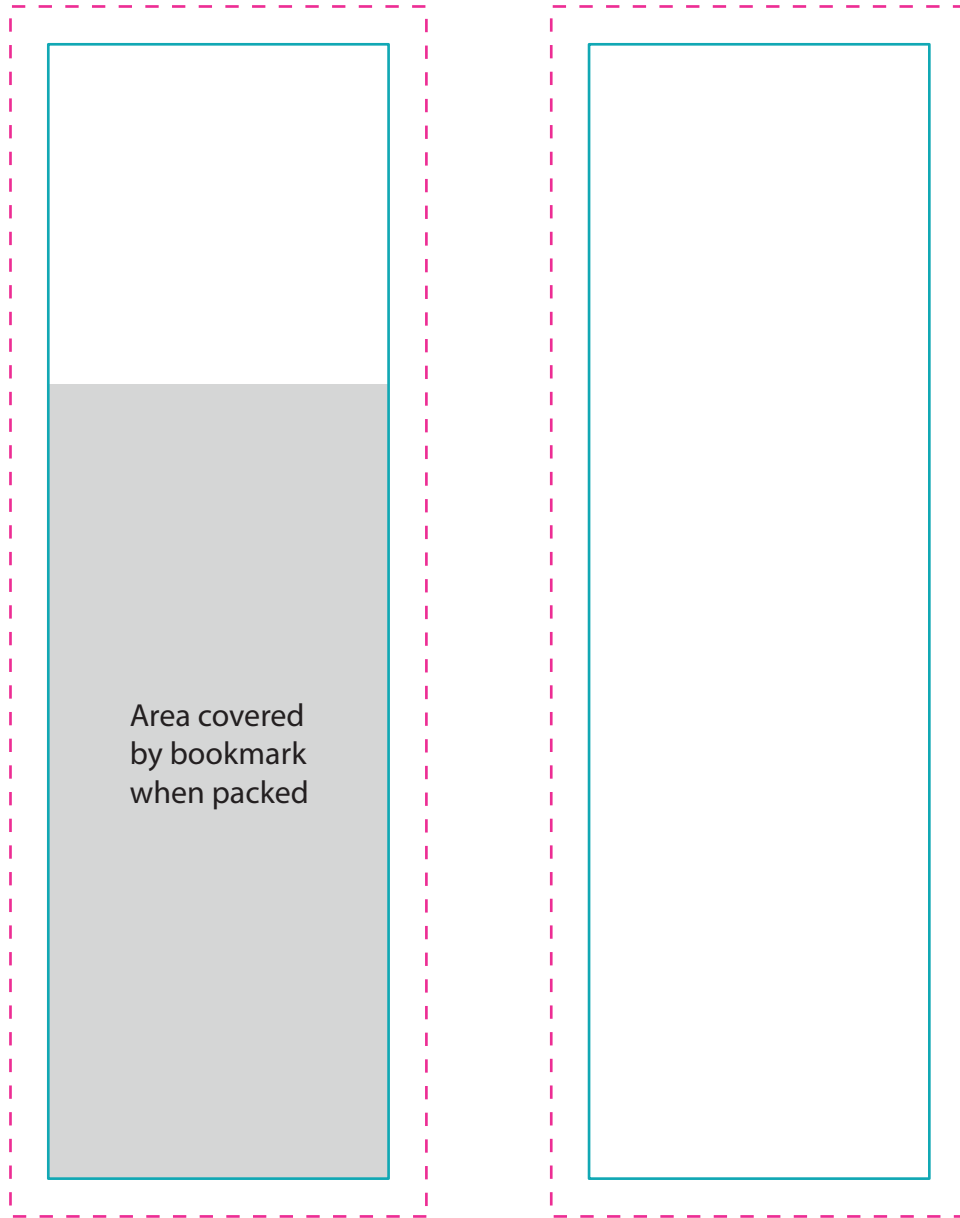

Template for MAGNETIC BOOKMARK BACKING CARD

45mm x 150mm

Front

Back

Guides

 Print area

 Bleed Guide - please allow 5mm of bleed when an image goes to the edge of the product

Please Note: When supplying your artwork, please make sure this template is on a separate layer.