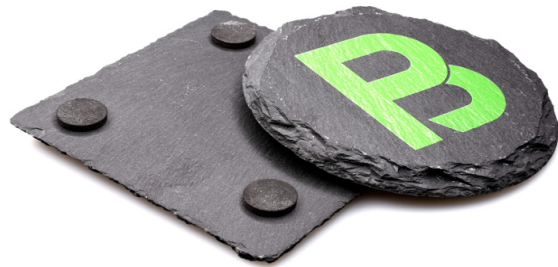

badgerdesign.com | 01392 662100 | sales@badgerdesign.com

Slate Coasters - 100 x 100mm

Our branded slate coasters are available with full colour printing and supplied with bumpers.

PERFECT FOR: Catering companies, Restaurants, Retailers, Educational clients, Creative Agencies

ADVANTAGES: Not only does it look great, it is also environmentally friendly and super practical. 100% natural, it can be re-used and recycled. It is also completely heat resistant and has 4 little bumpers on the base

LEAD TIME: 7-10 working days up to 1000 | 10-15 working days for up to 5000.

MAIN PRODUCT DETAILS

SIZES AVAILABLE (approximate): Round - 100mm diameter
Square - 100 mm x 100mm

Supplied in bubble wrap sleeve

PACKED: 100 per box - 305 x 230 x 125mm
15 kilos per box

Commodity code: 96100000

PRICES

Prices exclude VAT. Includes 1 origination. Any extra design is £10.00 each and the minimum quantity per design is: 50

Slate Coasters	50	100	150	200	300
4 COLOUR PROCESS	£2.60	£2.25	£2.15	£2.10	£2.05
DELIVERY TO 1 UK MAINLAND ADDRESS	£13.50	£17.00	£20.50	£20.50	£27.50

We make them in the UK so that you get... **TOP QUALITY | LOW PRICES | FAST DELIVERY**