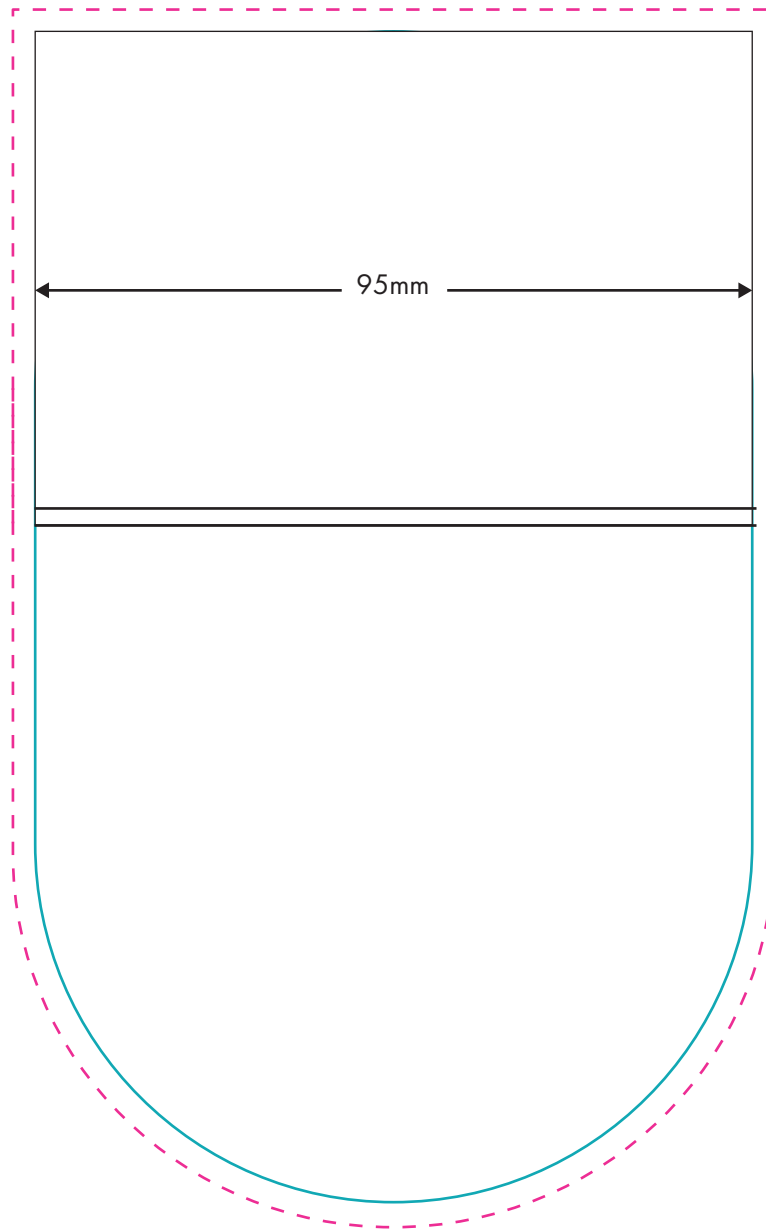

Template for VINYL WELDED POCKET SHEILD

94mm x 154mm

Guides

Product print area

Bleed Guide - please allow 5mm of bleed when an image goes to the edge of the product

Please Note: When supplying your artwork, please make sure this template is on a separate layer.

Template for VINYL WELDED POCKET SHEILD

94mm x 154mm

Viewed outside car

Guides

Product print area

Bleed Guide - please allow 5mm of bleed when an image goes to the edge of the product

Please Note: When supplying your artwork, please make sure this template is on a separate layer.