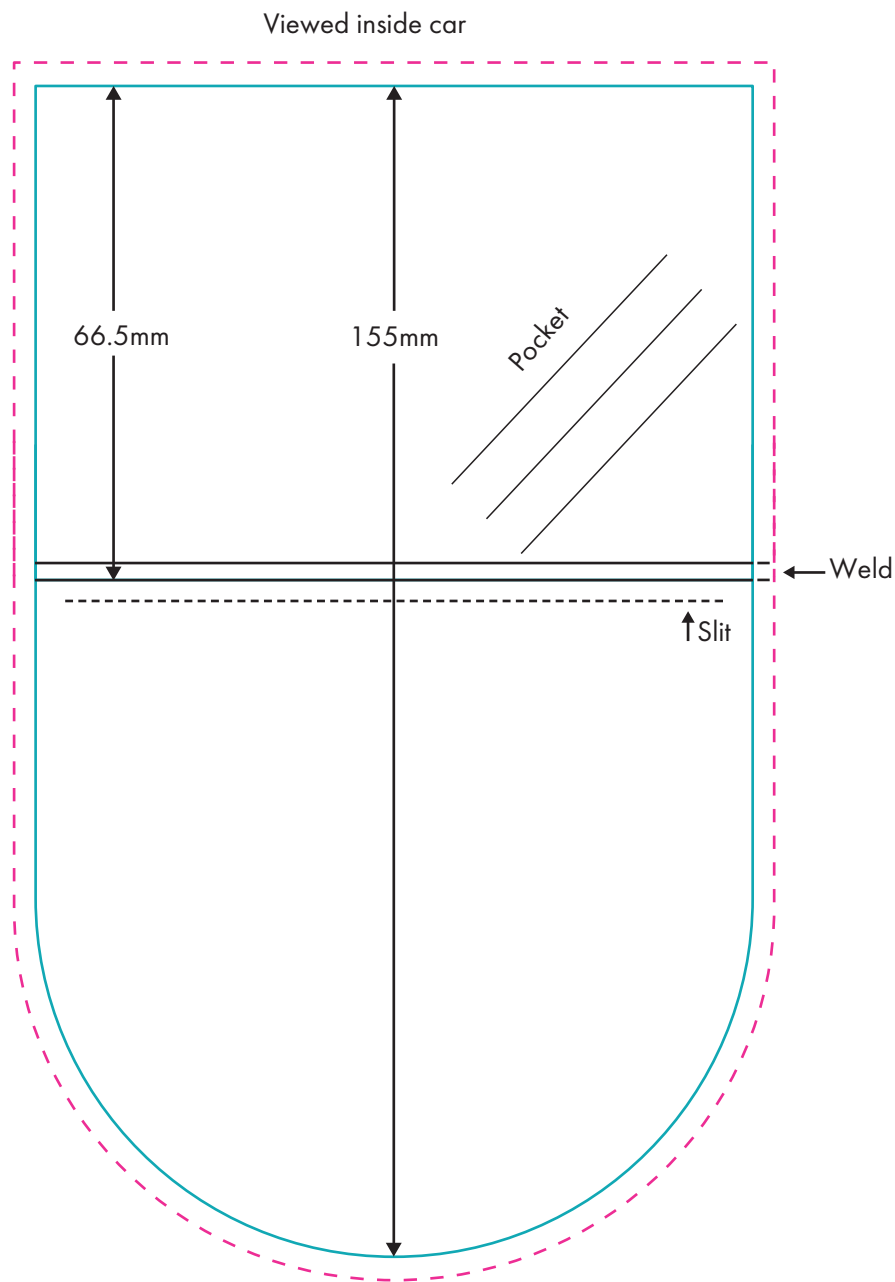

Template for VINYL WELDED POCKET SHEILD

94mm x 154mm

Guides

Product print area

Bleed Guide - please allow 5mm of bleed when an image goes to the edge of the product

Please Note: When supplying your artwork, please make sure this template is on a separate layer.

Template for VINYL WELDED POCKET SHEILD

94mm x 154mm

Viewed outside car

Guides

Product print area

Bleed Guide - please allow 5mm of bleed when an image goes to the edge of the product

Please Note: When supplying your artwork, please make sure this template is on a separate layer.