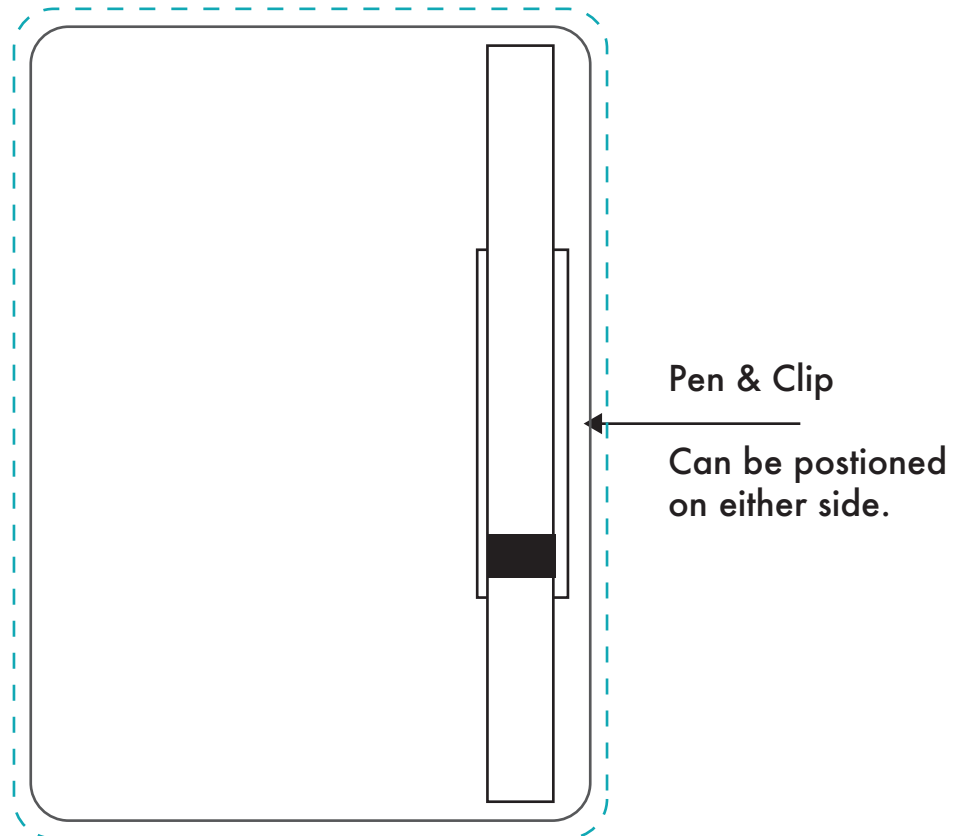

# Template for MAGNETIC MEMO BOARD - A7

*74mm x 105mm with rounded corners*

## Guides

————— Product edge

- - - - - Bleed Guide - please allow 5mm of bleed  
when an image goes to the edge of the product

Please Note: When supplying your artwork, please make sure this template is on a separate layer.