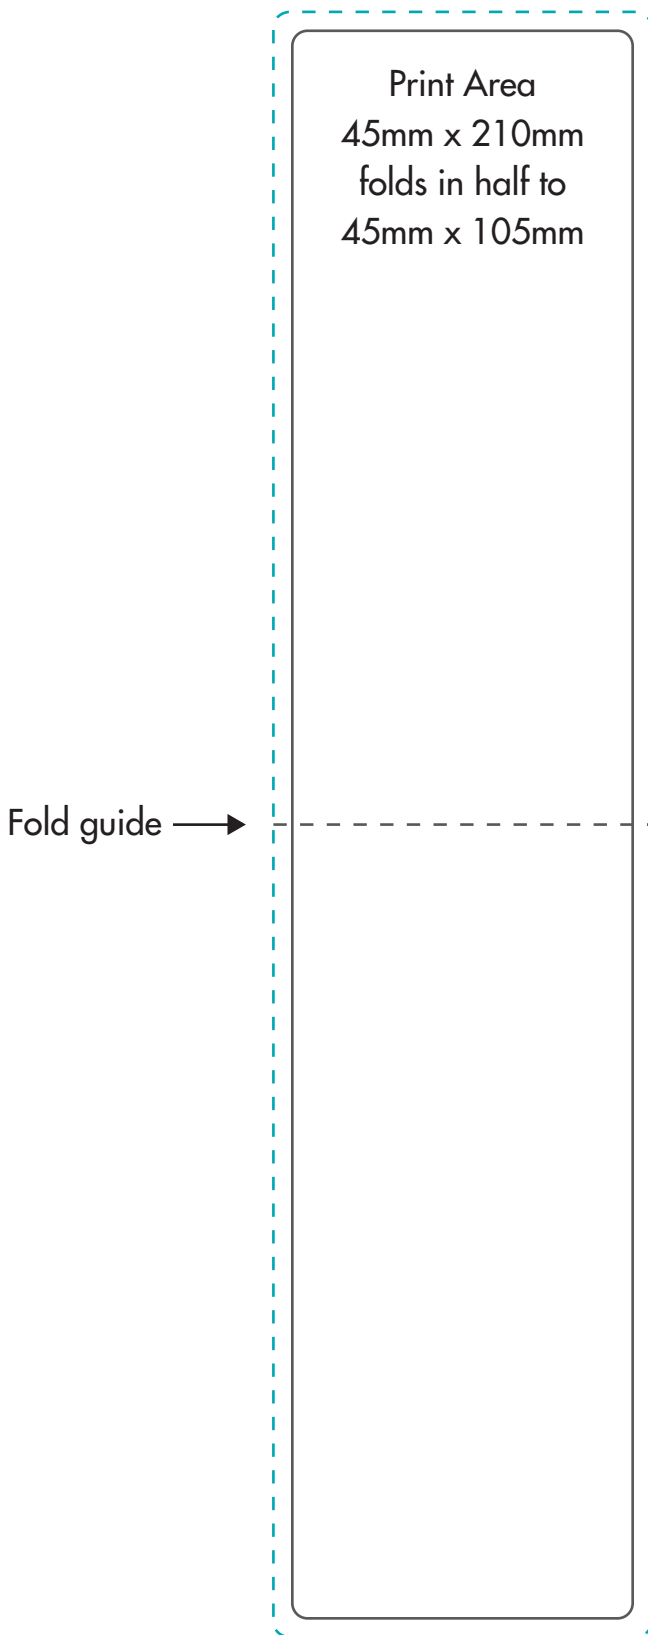

# Template for MAGNETIC BOOKMARK

45mm x 210mm

## Guides

Product edge

Bleed Guide - please allow 5mm of bleed  
when an image goes to the edge of the product

Please Note: When supplying your artwork, please make sure this  
template is on a separate layer.