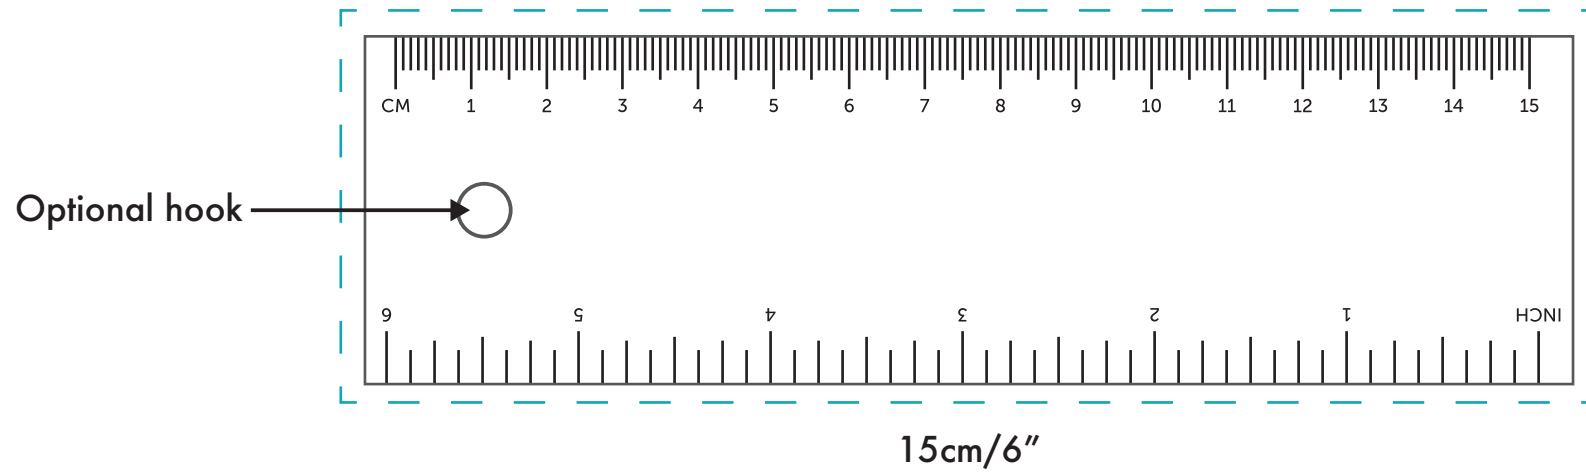

Template for ACRYLIC RULERS

2mm & 3mm Acrylic - 30cm & 15cm lengths

If having full print please be aware of number & marker colours

Guides

————— Product edge

- - - - - Bleed Guide - please allow 5mm of bleed when an image goes to the edge of the product