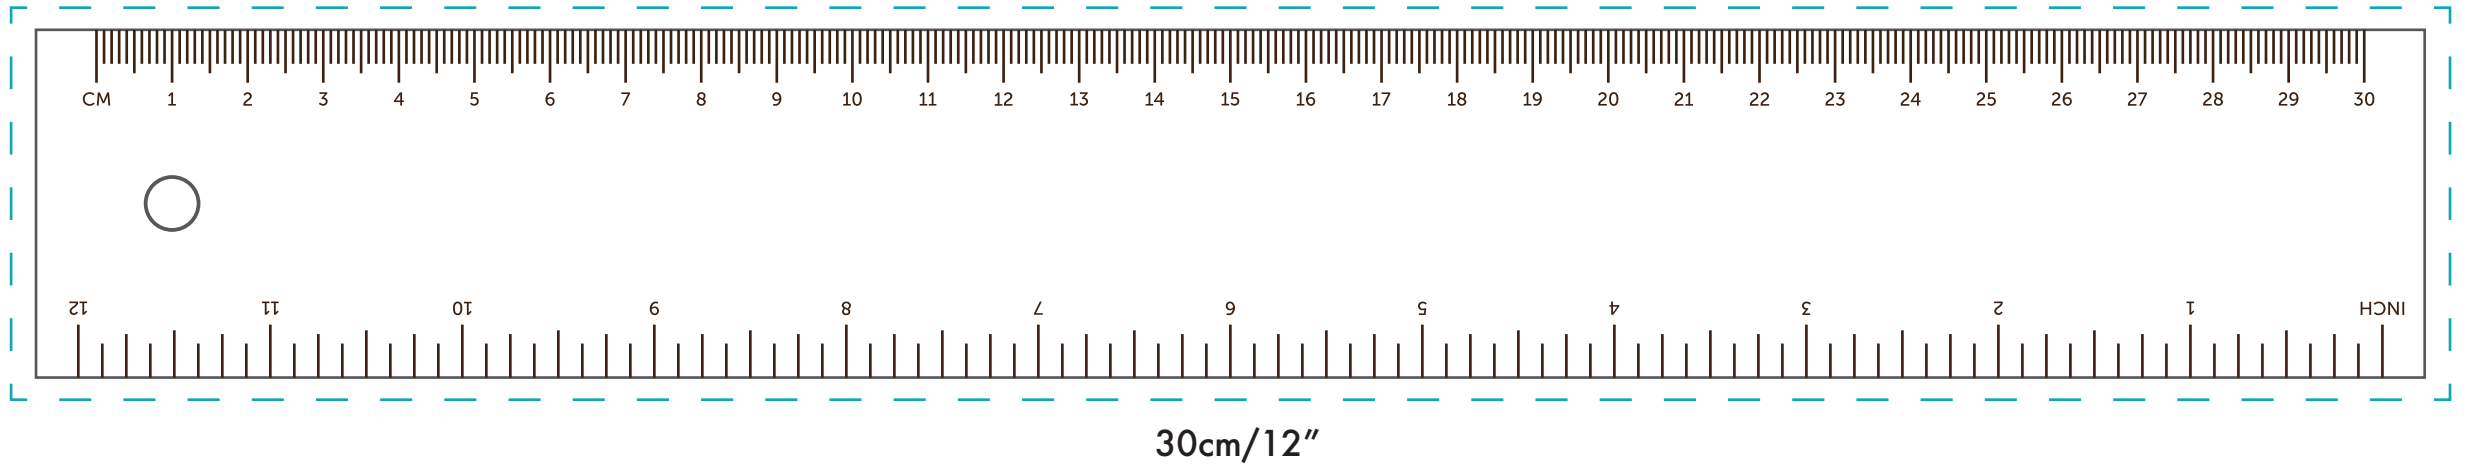

Template for ACRYLIC RULERS

2mm & 3mm Acrylic - 30cm & 15cm lengths

If having full print please be aware of number & marker colours

Guides

————— Product edge

- - - - - Bleed Guide - please allow 5mm of bleed when an image goes to the edge of the product