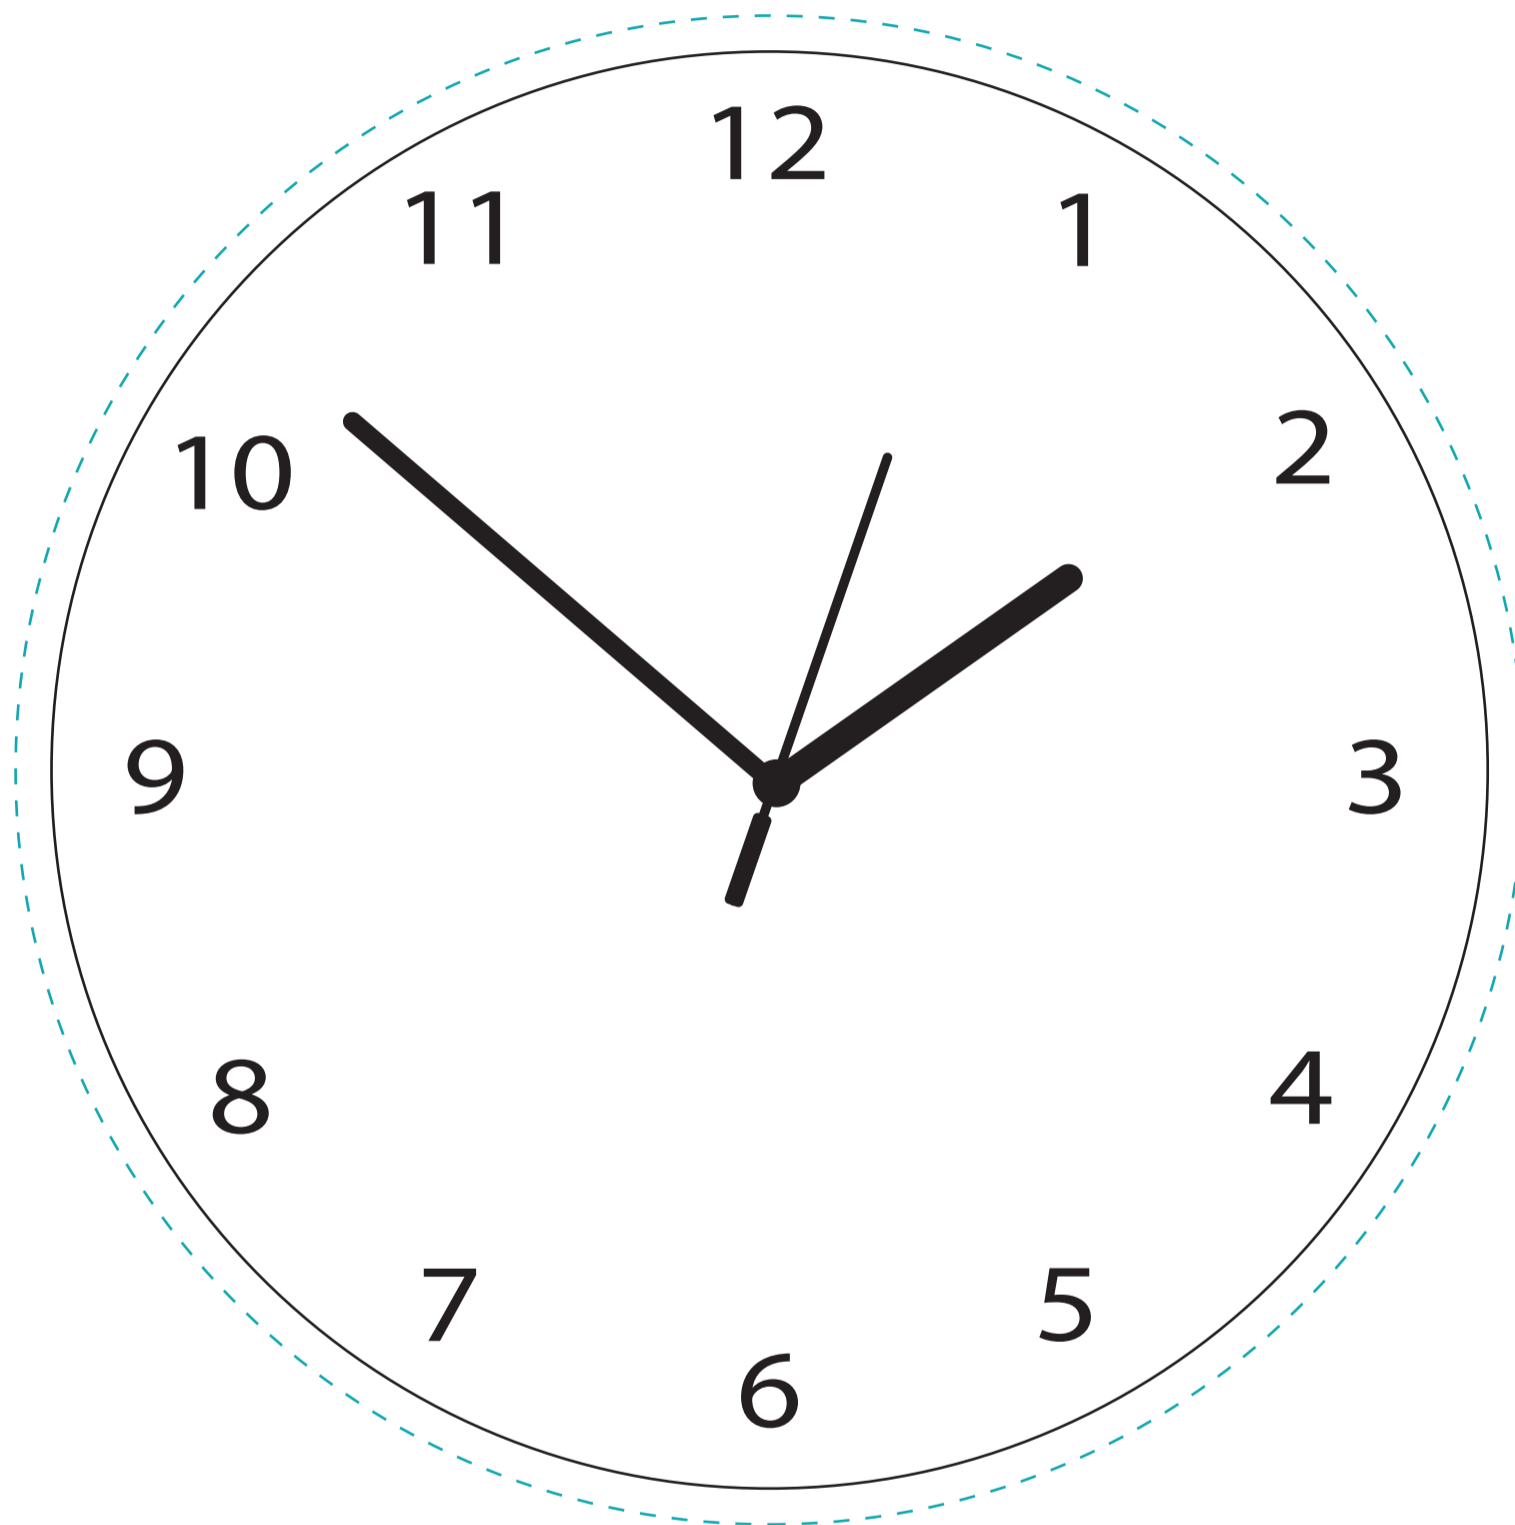

Template for
ACRYLIC WALL CLOCK

*190mm round with movement, hands & battery
(printed numbers optional)*

Guides

Product edge

Bleed Guide - please allow 5mm of bleed
when an image goes to the edge of the product

Please Note: When supplying your artwork, please make sure this
template is on a separate layer.