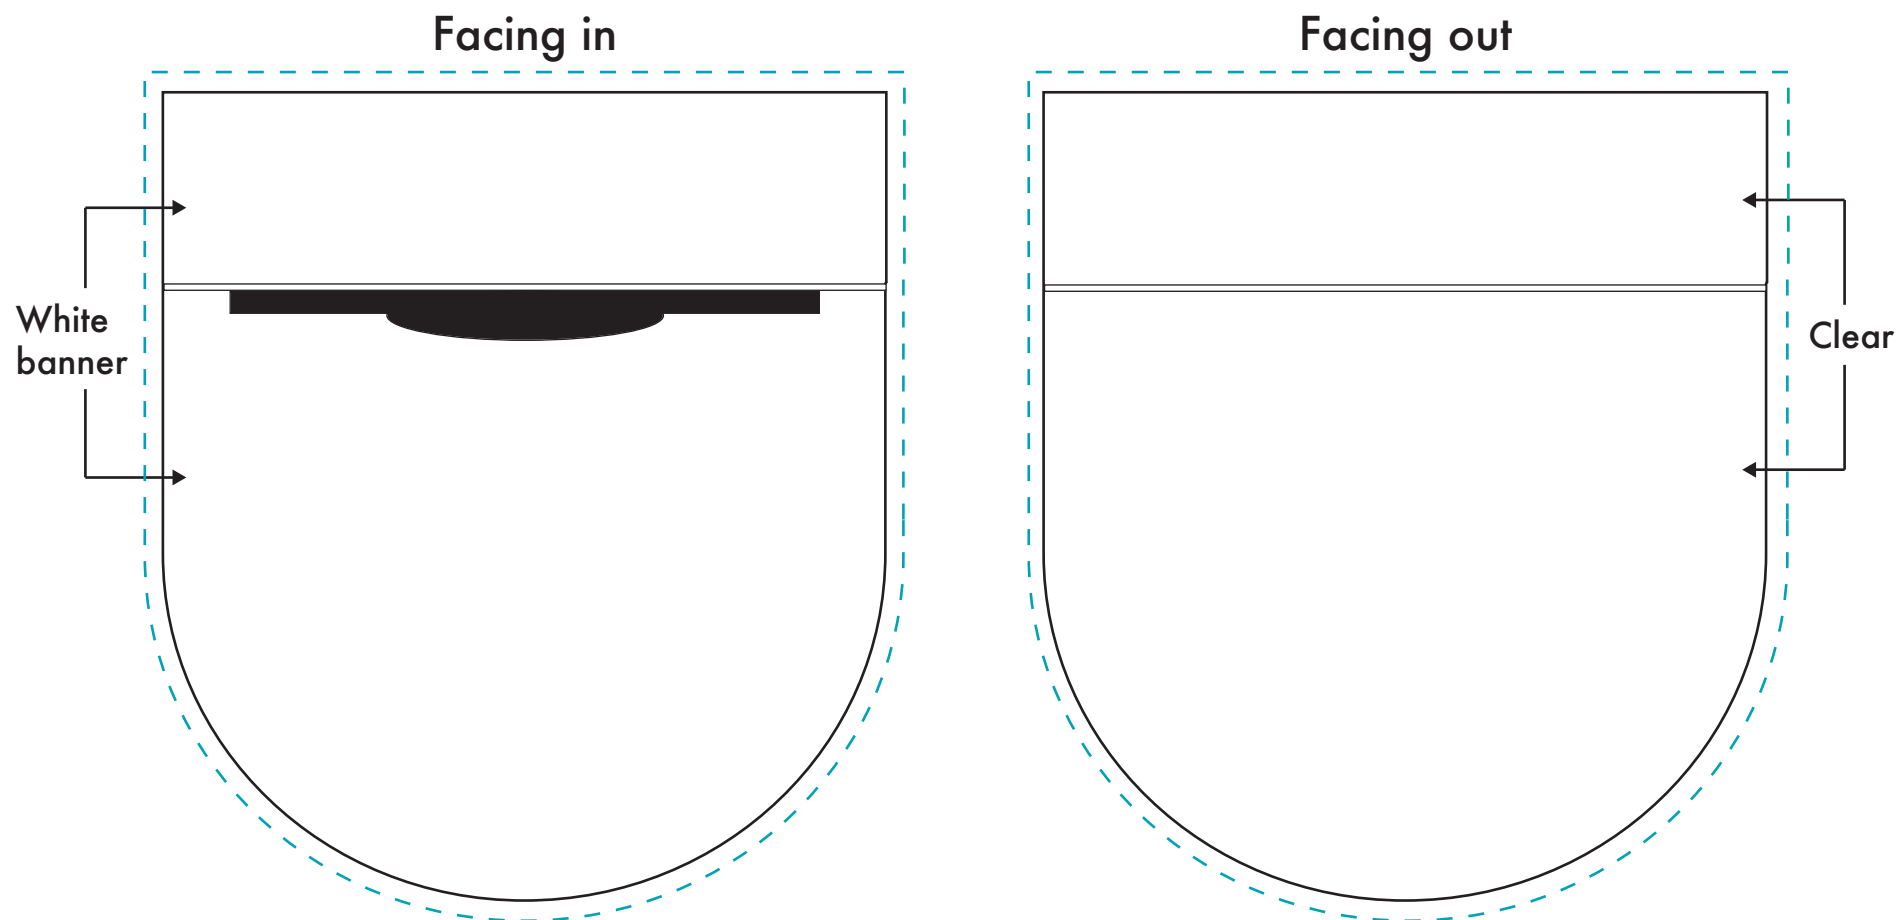

# Template for SMALL SHIELD PERMIT HOLDER

96mm x 107mm

## Guides

Product edge

Bleed Guide - please allow 5mm of bleed  
when an image goes to the edge of the product

Please Note: When supplying your artwork, please make sure this  
template is on a separate layer.